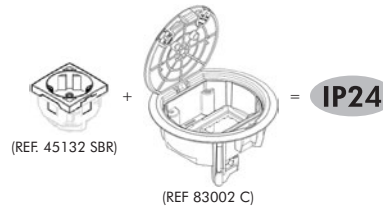

**DESCRIPTION**

**IK08**

- Box for concrete installation using recessed boxes (REF. 83052) and on technical floor using claws.
- Available in **CZ** - Grey, **AT** - Anthracite and **BR** - White.
- Suitable with **MEC Q45** semi-assembled devices.

**ASSEMBLY DIAGRAM**

**DIMENSIONS (mm)**