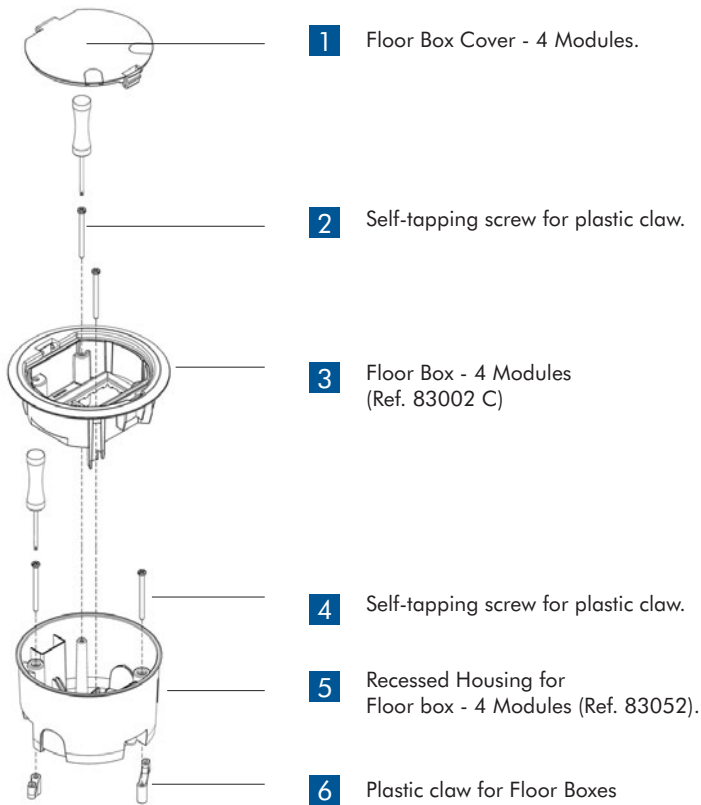

**DESCRIPTION**

**IK08**

- Box for concrete installation using recessed boxes (REF. 83052) and on technical floor using claws.
- Available in **CZ** - Grey, **AT** - Anthracite and **BR** - White.
- Suitable with **MEC Q45** semi-assembled devices.

**ASSEMBLY DIAGRAM**

**DIMENSIONS (mm)**