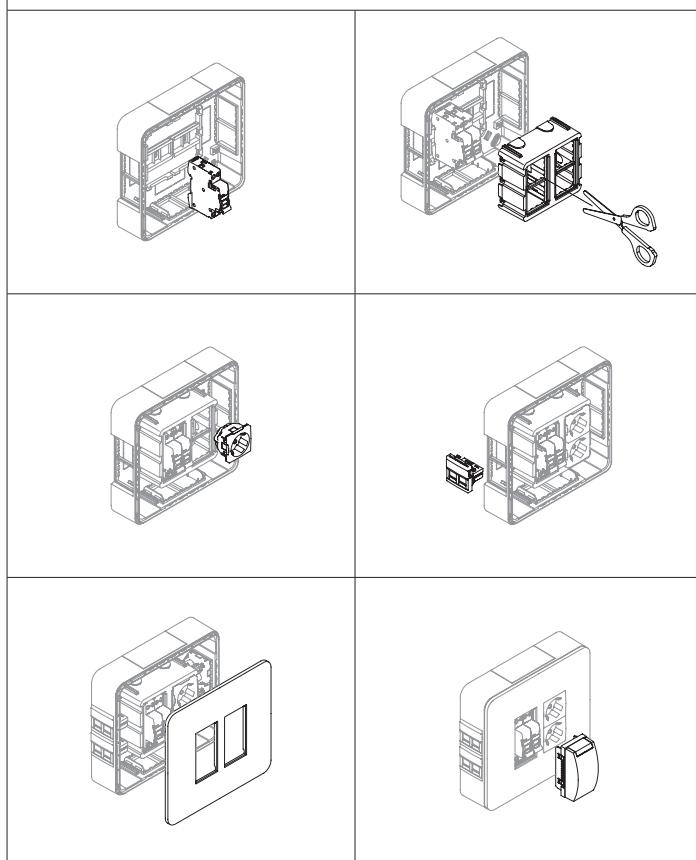

DESCRIPTION

- Workstation for Surface Mounting in masonry
- Suitable with **MEC Q45** semi-assembled devices.
- Available in **BR** - White.

INSTALLATION

ASSEMBLY DIAGRAM

DIMENSIONS (mm)