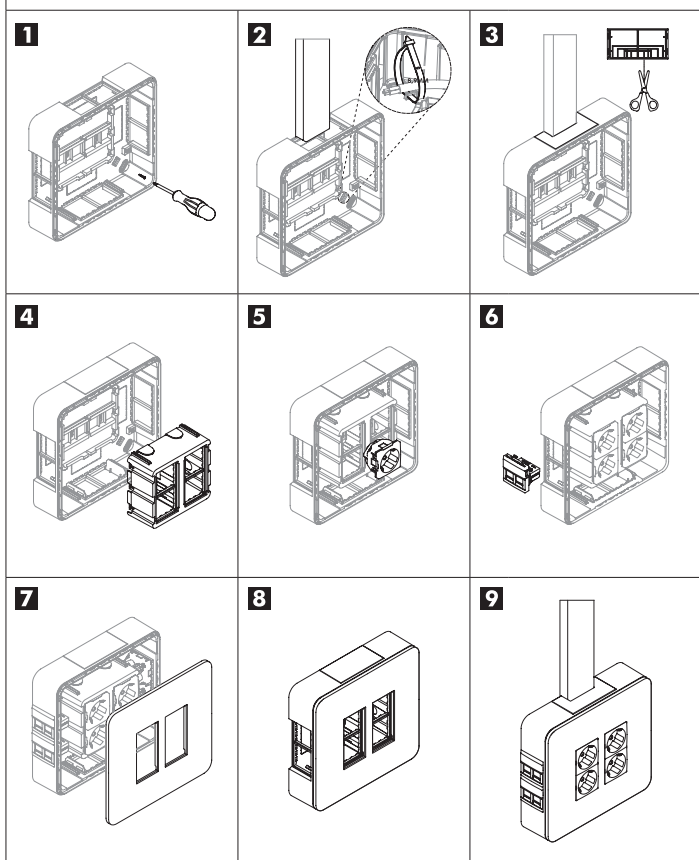

DESCRIPTION

- Workstation for Surface Mounting in masonry
- Suitable with **MEC Q45** semi-assembled devices.
- Available in **BR** - White.

INSTALLATION

ASSEMBLY DIAGRAM

DIMENSIONS (mm)